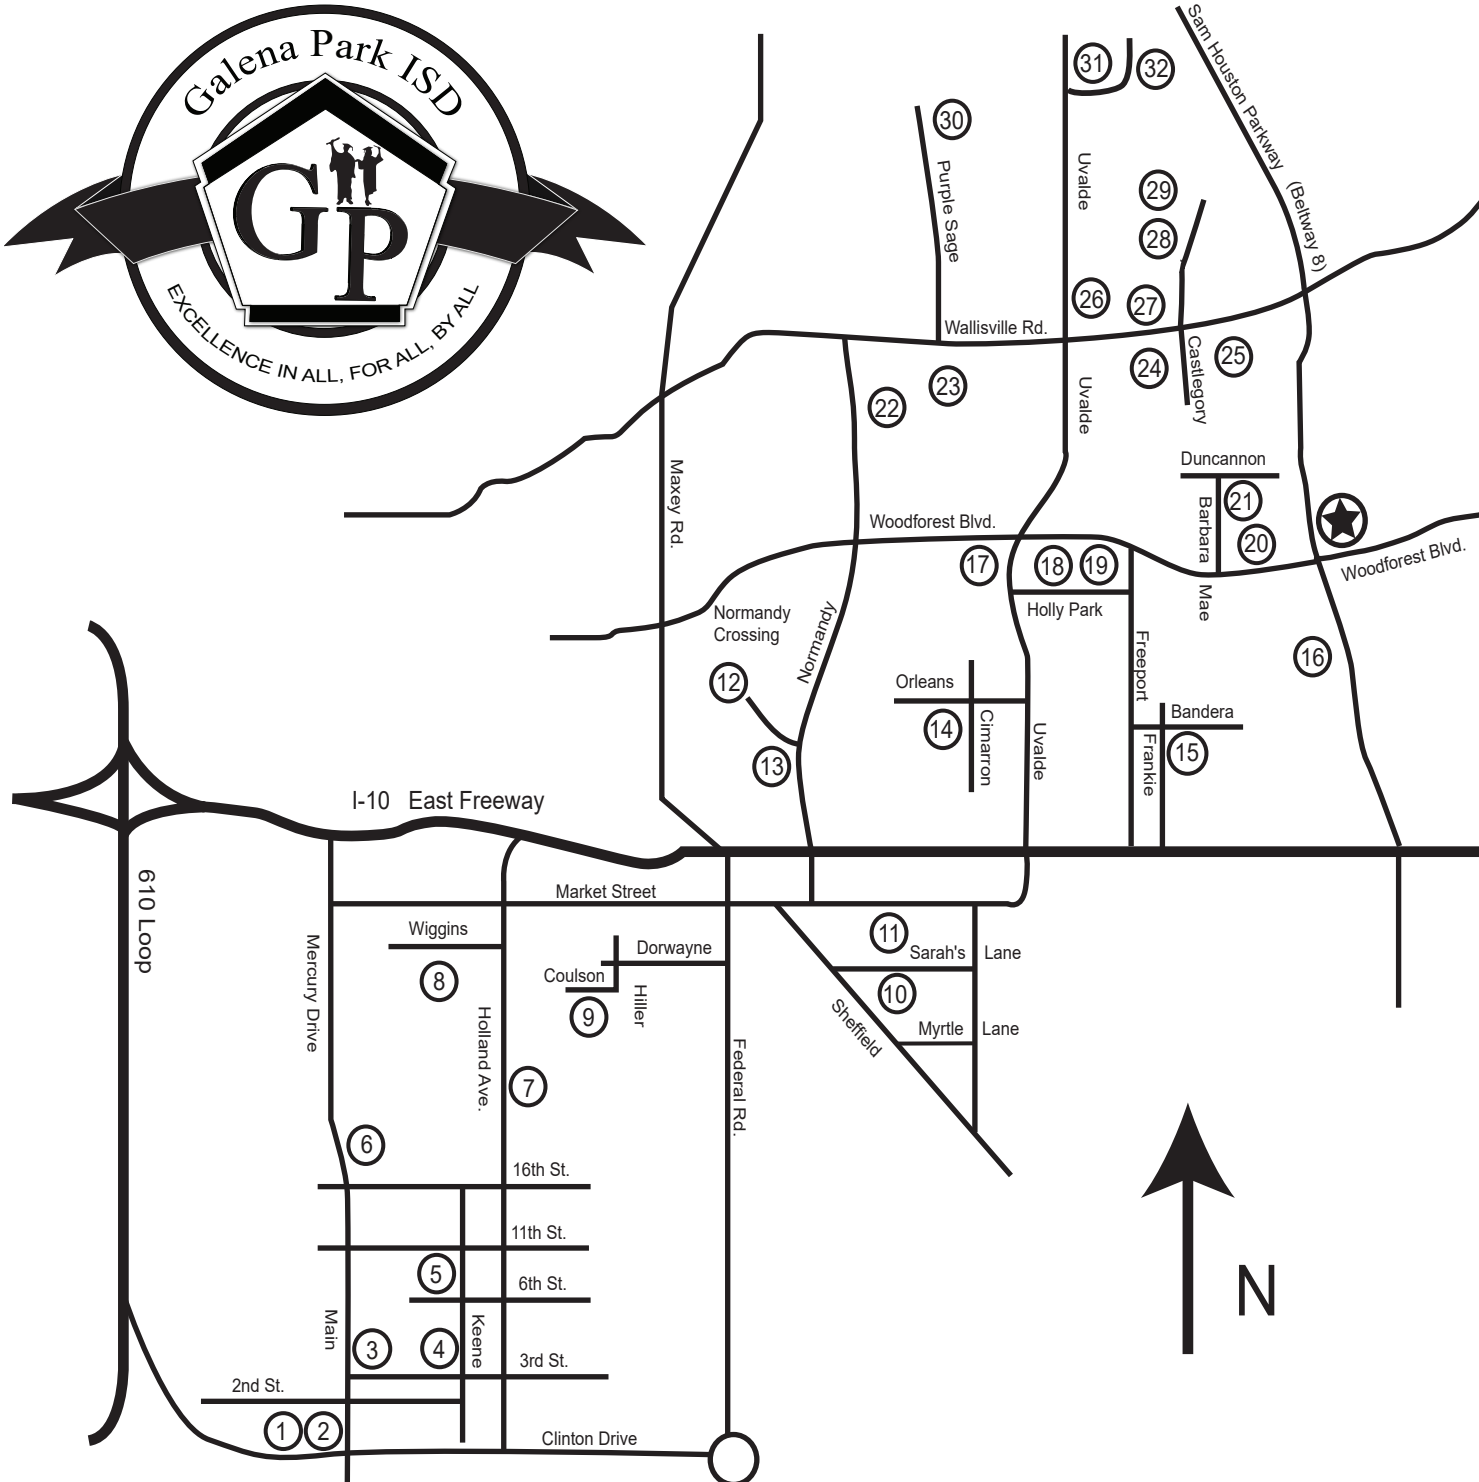

14705 Woodforest Blvd. • Houston, Texas 77015

(832) 386-1000 • FAX (832) 386-1100

- ### Key to Galena Park I.S.D.
- ★ Administration Building
 - 1. Becker Early Childhood Center
 - 2. GPISD Childcare Center - South
 - 3. Galena Park Elementary
 - 4. Galena Park Middle School
 - 5. Galena Park High School
 - 6. MacArthur Elementary
 - 7. Agriculture Facility
 - 8. Jacinto City Elementary
 - 9. Pyburn Elementary
 - 10. Woodland Acres Middle School
 - 11. Woodland Acres Elementary
 - 12. Normandy Crossing Elementary
 - 13. Transportation Facility
 - 14. Cimarron Elementary
 - 15. Cloverleaf Elementary
 - 16. Sam Houston Elementary
 - 17. Green Valley Elementary
 - 18. North Shore Senior High 9th Grade Center
 - 19. Zotz Education Center
 - 20. North Shore Elementary
 - 21. GPISD Childcare Center - North
 - 22. Cunningham Middle School
 - 23. Tice Elementary
 - 24. North Shore Middle School
 - 25. Havard Elementary
 - 26. CTE Early College High School
 - 27. District Stadium and Natatorium
 - 28. North Shore Senior High School
 - 29. North Shore Senior High 10th Grade Center
 - 30. Purple Sage Elementary
 - 31. Cobb Sixth Grade Campus
 - 32. Williamson Elementary